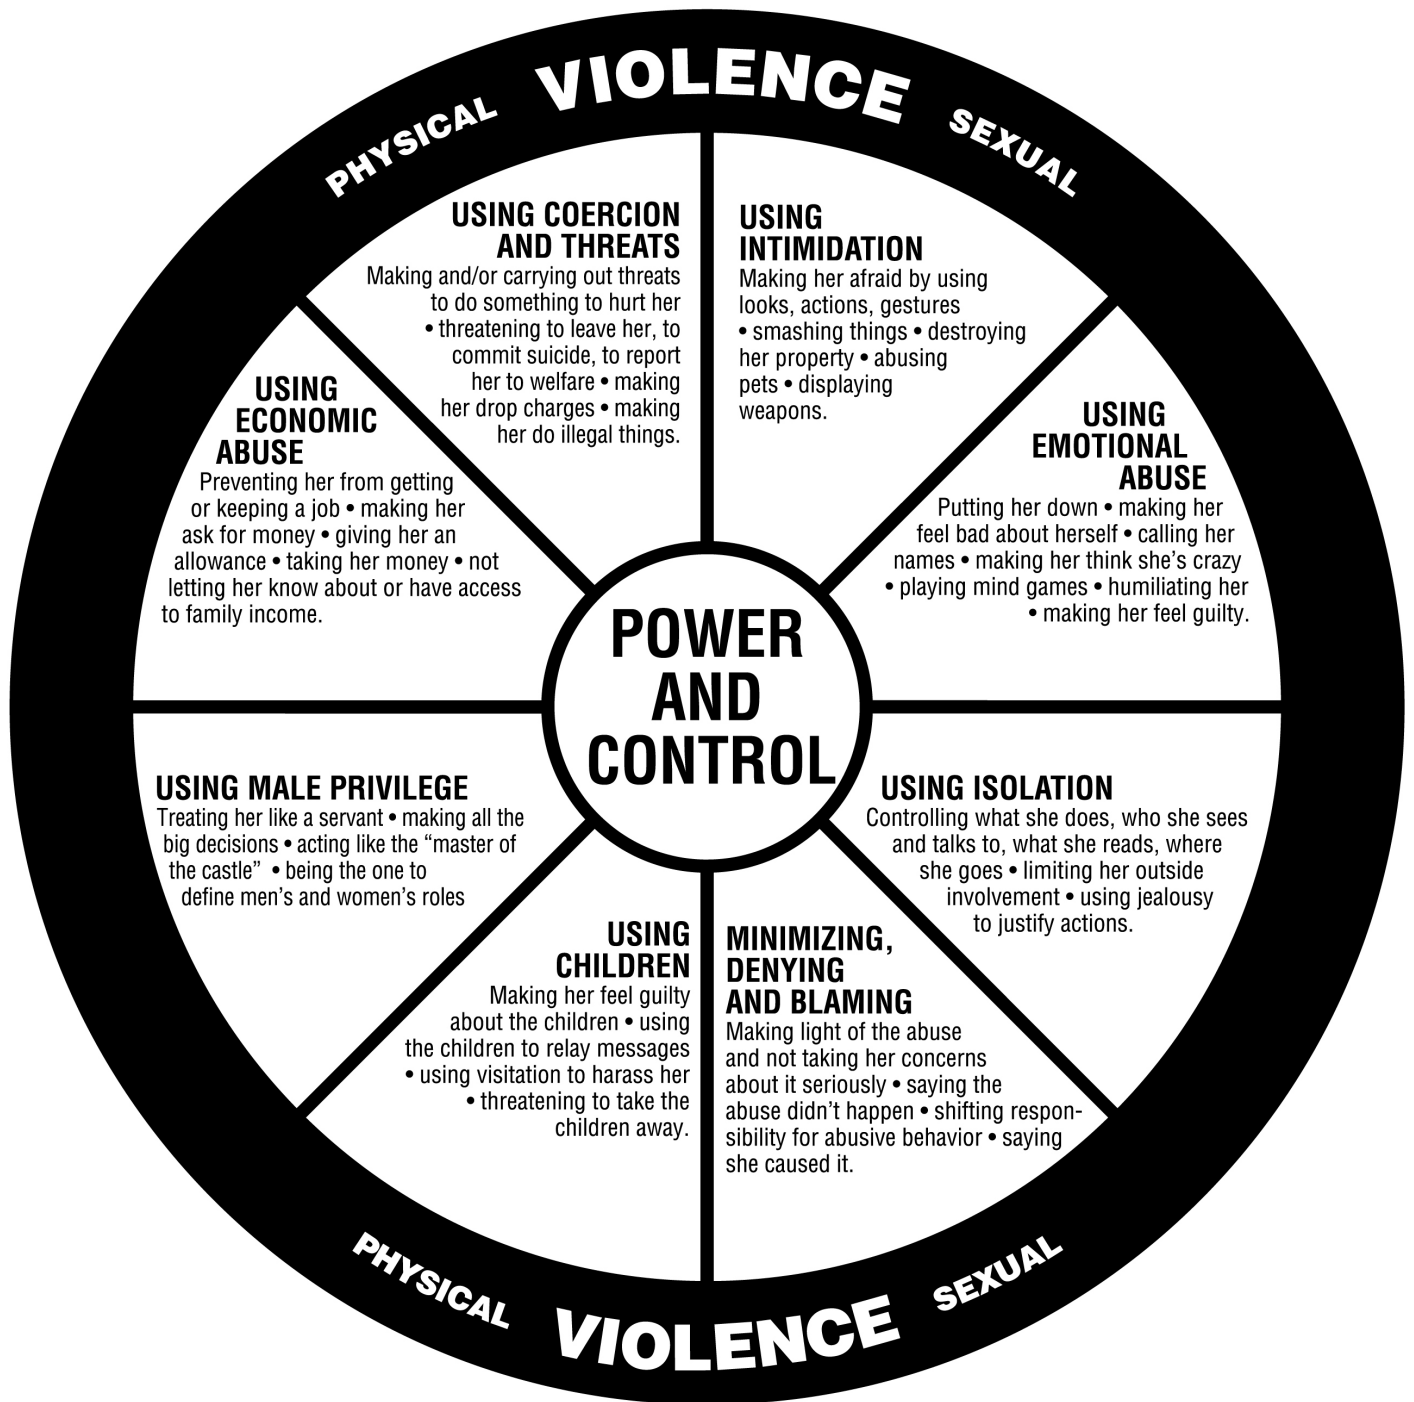

Power and Control Wheel
Dari Translation

DOMESTIC ABUSE INTERVENTION PROGRAMS

202 East Superior Street
Duluth, Minnesota 55802
218-722-2781
www.theduluthmodel.org