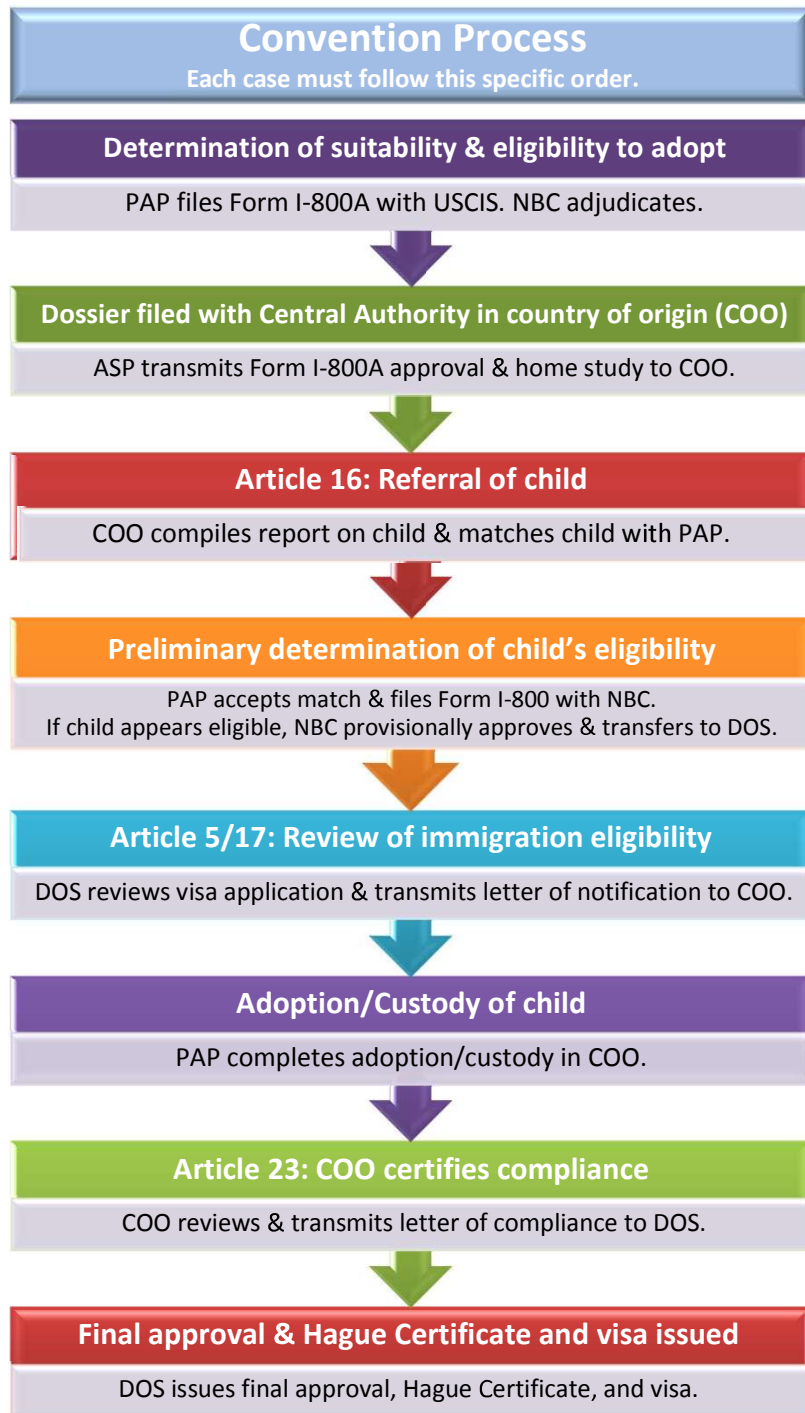

Intercountry Adoption Process: Flow Chart of Key Steps

Key ASP = adoption service provider, DOS = Department of State, NBC = National Benefits Center, PAP = prospective adoptive parent