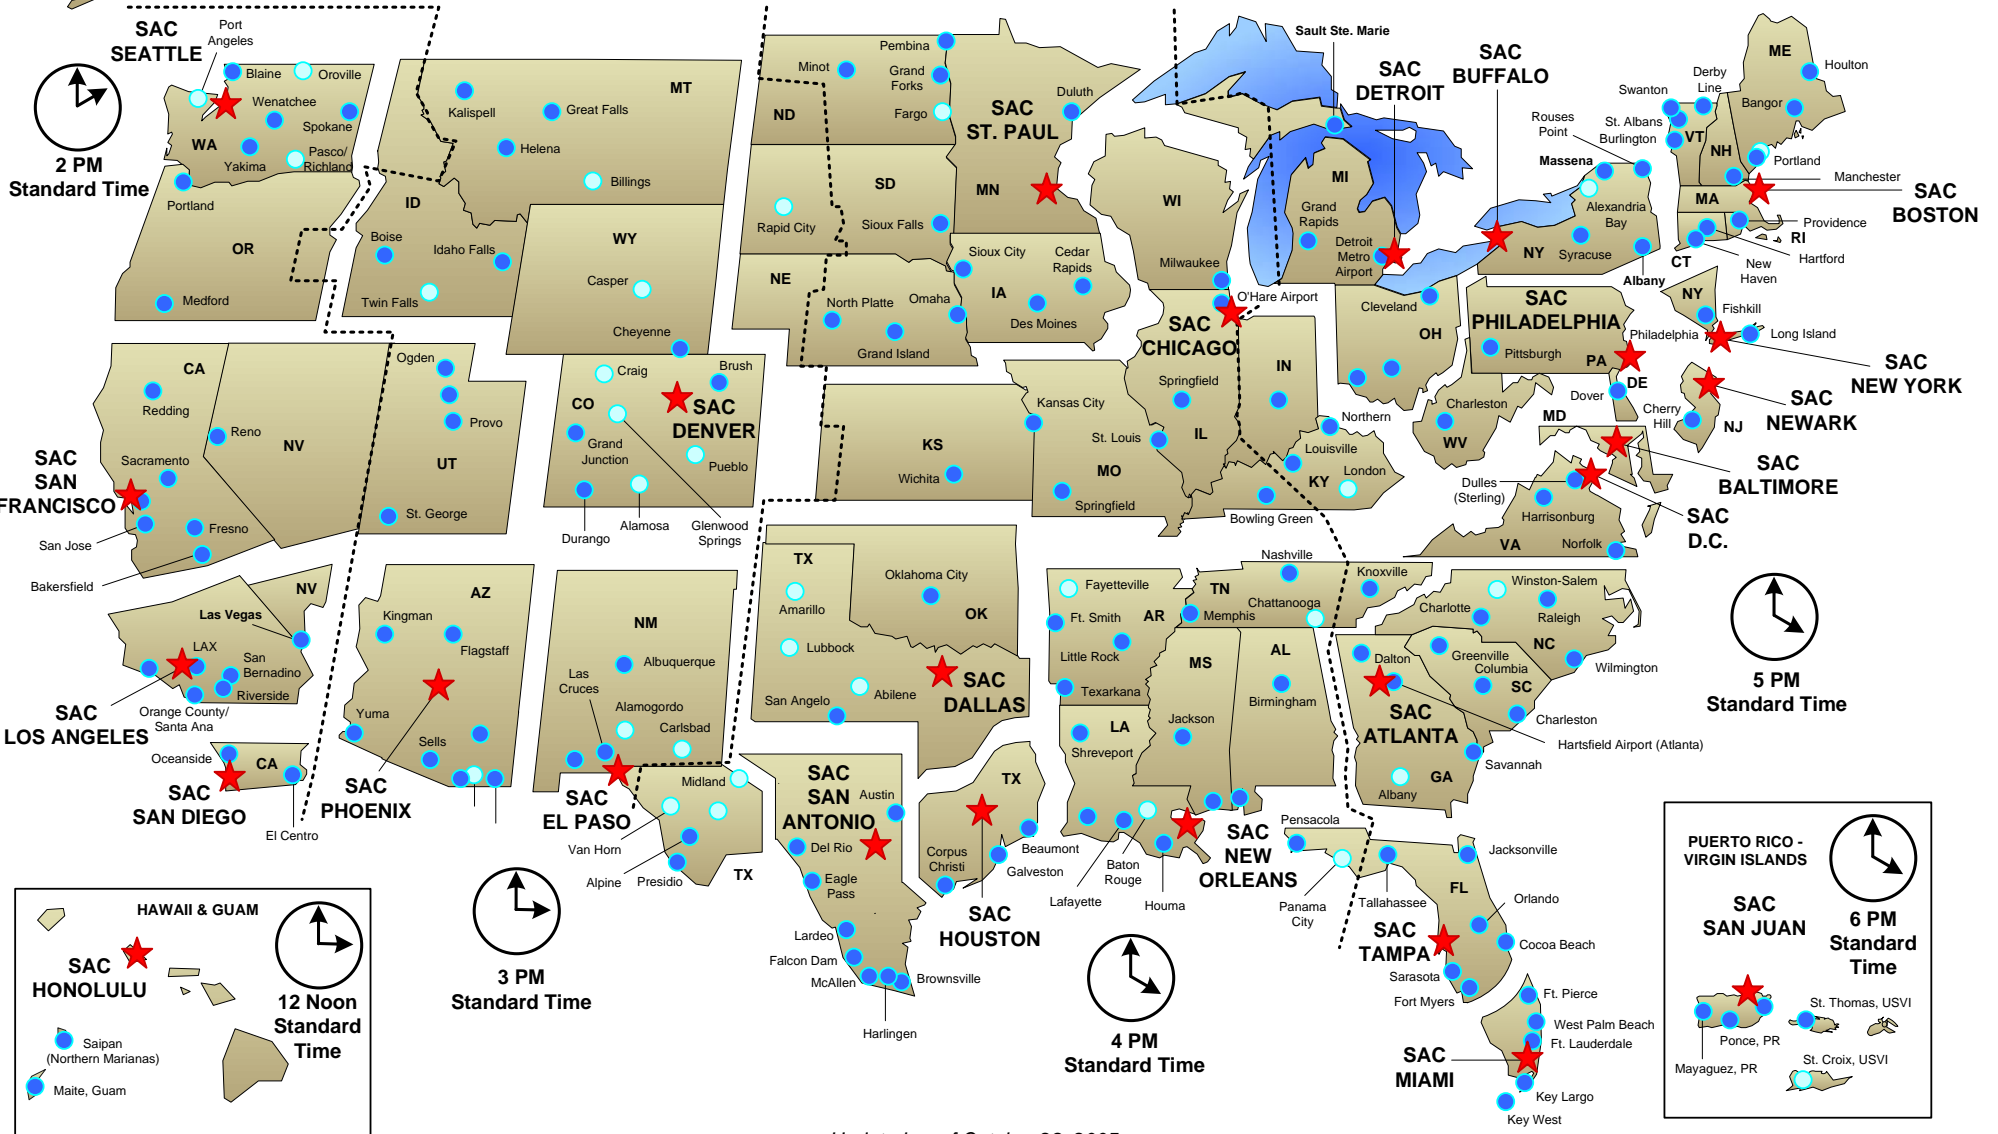

U.S. Immigration and Customs Enforcement

Operational Areas of Responsibility

LEGEND

- ★ SAC Office
- RAC Office
- RA Office

Updated as of October 28, 2005